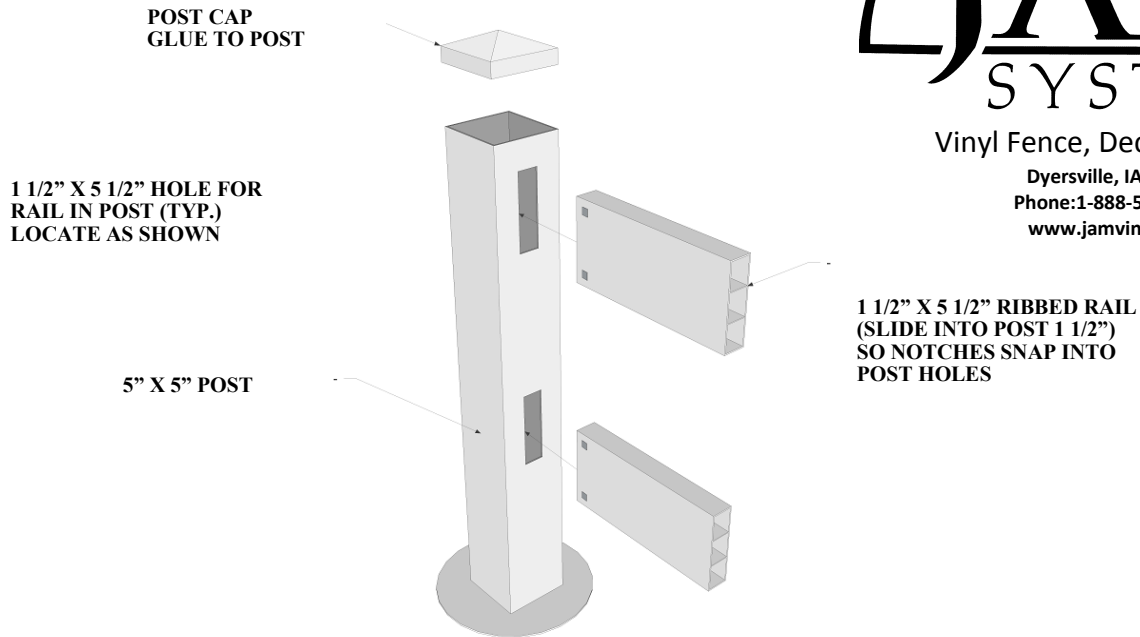

# 3 Rail Ranch

Vinyl Fence, Deck, & Railing

Dyersville, IA 52040

Phone: 1-888-513-5193

www.jamvinyl.com

**REQUIRED MATERIALS PER 8' SECTION**

**RAILS:**

**(3) 1 1/2" X 5 1/2" X 8' RIBBED**

**OR (1 1/2) 1 1/2" X 5 1/2" X 16' RIBBED**

***CUSTOM SIZED SECTIONS WILL CHANGE POST  
SPACING, RAIL LENGTH AND/OR QUANTITY ON LENGTH OF PICKET***

***BE SURE TO HAVE ALL UNDERGROUND LINES LOCATED BEFORE DIGGING.***