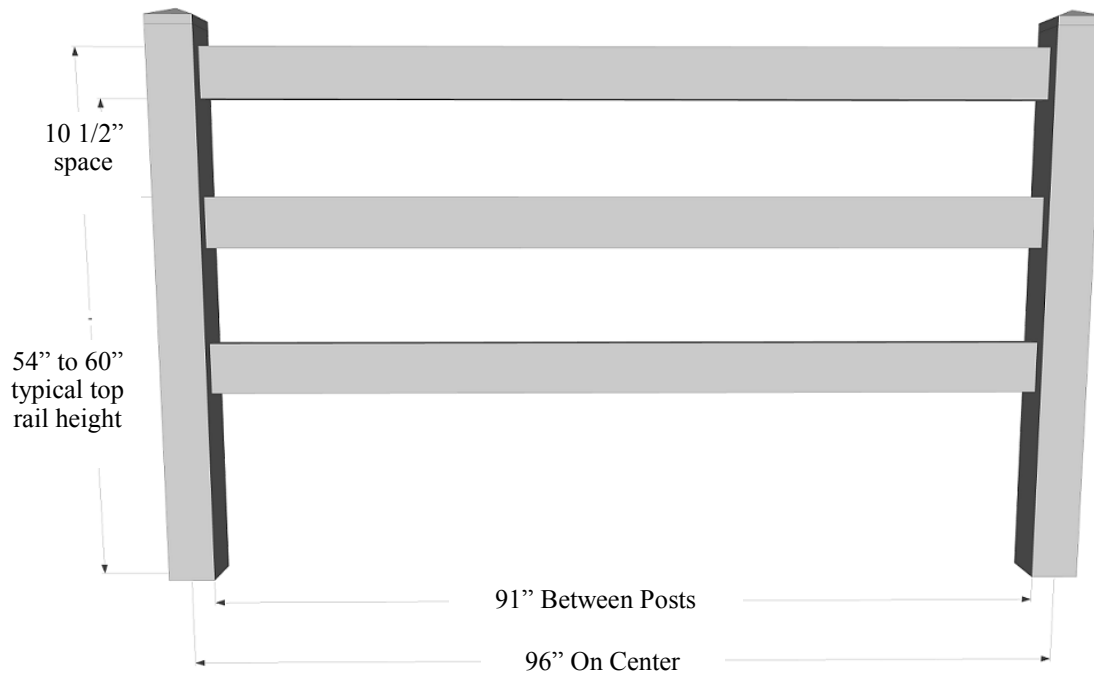

# 3 Rail Ranch

Vinyl Fence, Deck, & Railing

Dyersville, IA 52040

Phone: 1-888-513-5193

www.jamvinyl.com

**REQUIRED MATERIALS PER 8' SECTION**

**RAILS:**

**(3) 1 1/2" X 5 1/2" X 8' RIBBED**

**OR (1 1/2) 1 1/2" X 5 1/2" X 16' RIBBED**

***CUSTOM SIZED SECTIONS WILL CHANGE POST  
SPACING, RAIL LENGTH AND/OR QUANTITY ON LENGTH OF PICKET***

***BE SURE TO HAVE ALL UNDERGROUND LINES LOCATED BEFORE DIGGING.***